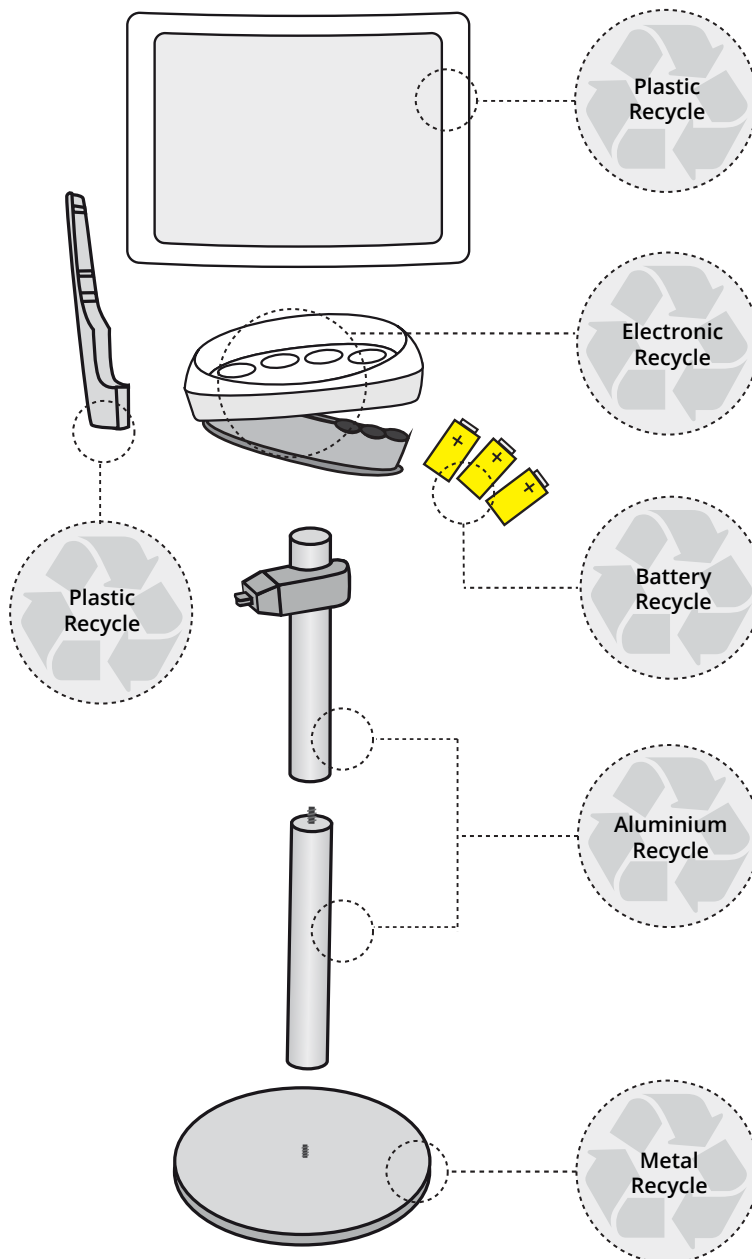

Recycling a Smiley Terminal

Model: HON240 V2-0
HON340 V2-1
HON340 V2-2

Recyclable Parts

Recycle according to your local recycling regulations.

Disassembling a Smiley Terminal

Remove question sheet holder and the arm:

Remove the user interface:

Remove batteries:

Unscrew the leg: