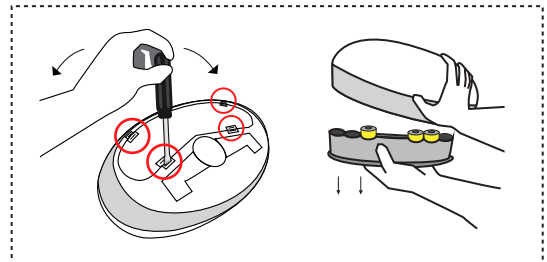

Recycling a Smiley Terminal

Model: HON240 V2-0
HON340 V2-1
HON340 V2-2

Recyclable Parts

Recycle according to your local recycling regulations.

Disassembling a Smiley Terminal

Remove question sheet holder and the arm:

Remove the user interface:

Remove batteries:

Unscrew the leg: