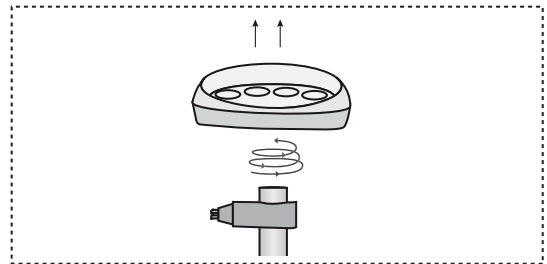

Recycling a Smiley Terminal

Model: HON240 V2-0
HON340 V2-1
HON340 V2-2

Recyclable Parts

Recycle according to your local recycling regulations.

Disassembling a Smiley Terminal

Remove question sheet holder and the arm:

Remove the user interface:

Remove batteries:

Unscrew the leg: