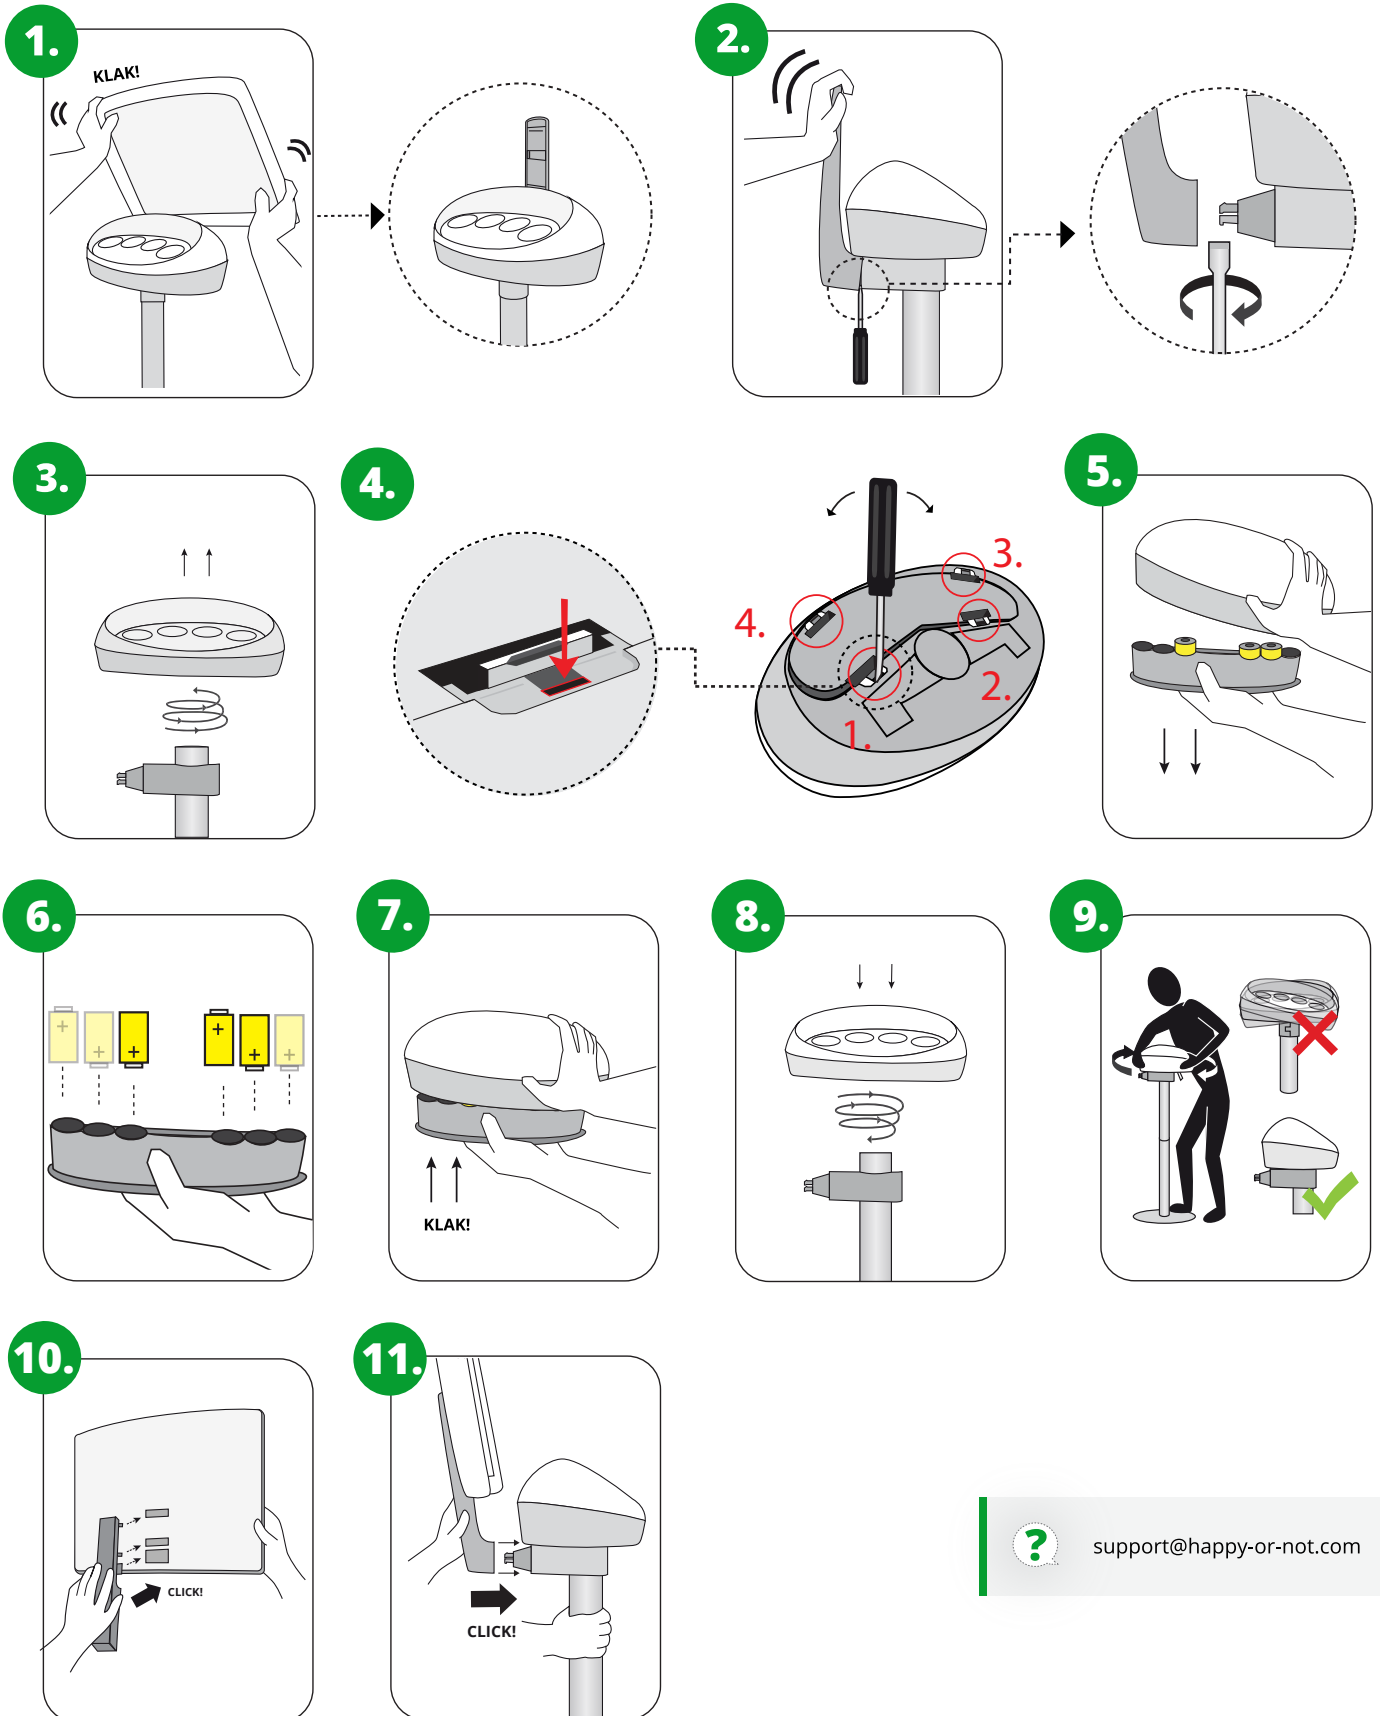

## Changing batteries

Model: HON240 V2-0  
HON340 V2-1  
HON340 V2-2

[support@happy-or-not.com](mailto:support@happy-or-not.com)